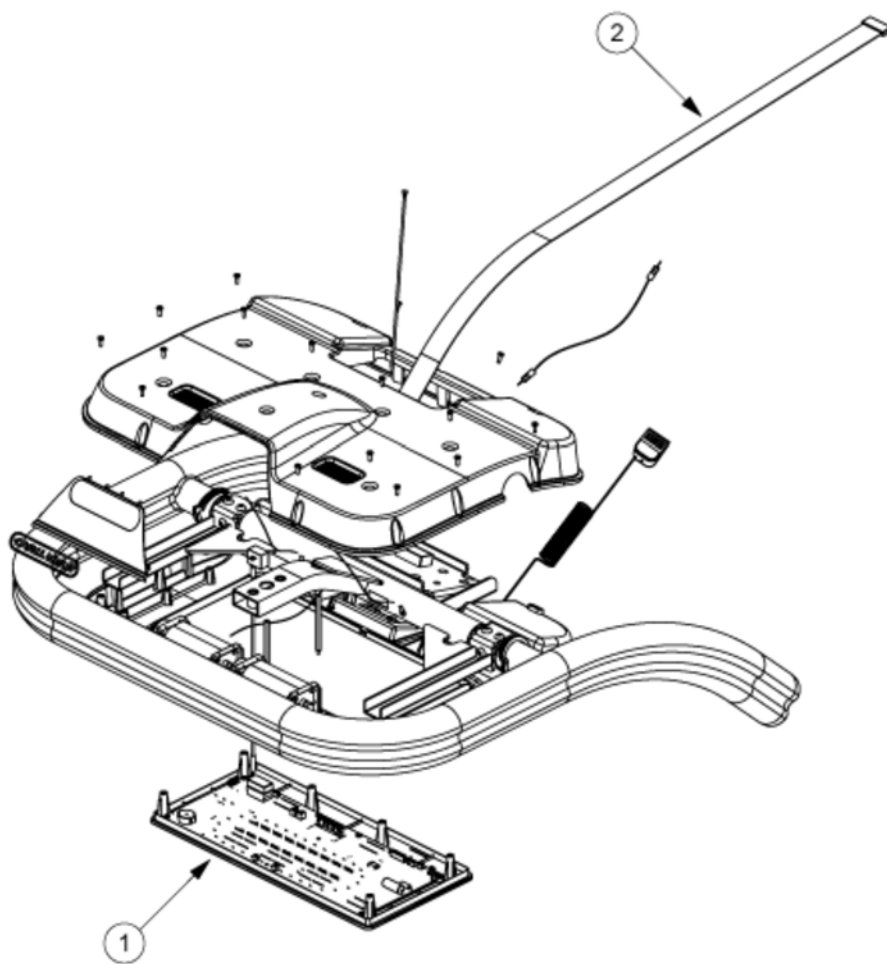

Parts are subject to availability. Part pricing may change with or without notice.
Check the Star Trac Support Website <http://support.startrac.com> for current part pricing.

October 21, 2009

CARDIO • Treadmill • S Series Treadmill • S-TRx

Electrical Assy Upper

Diagram ID: 740-6177-000-AP-1
Rev: B

Assembly diagrams show exploded views of parts and products. Some parts not available separately.

Electrical Assy

Upper

Callout Part Number:	Description
1 740-6178	ASSY, KEYPAD & BEZEL, S-TR/X
2 740-6021	ASSY, CABLE, MAIN INTERFACE,