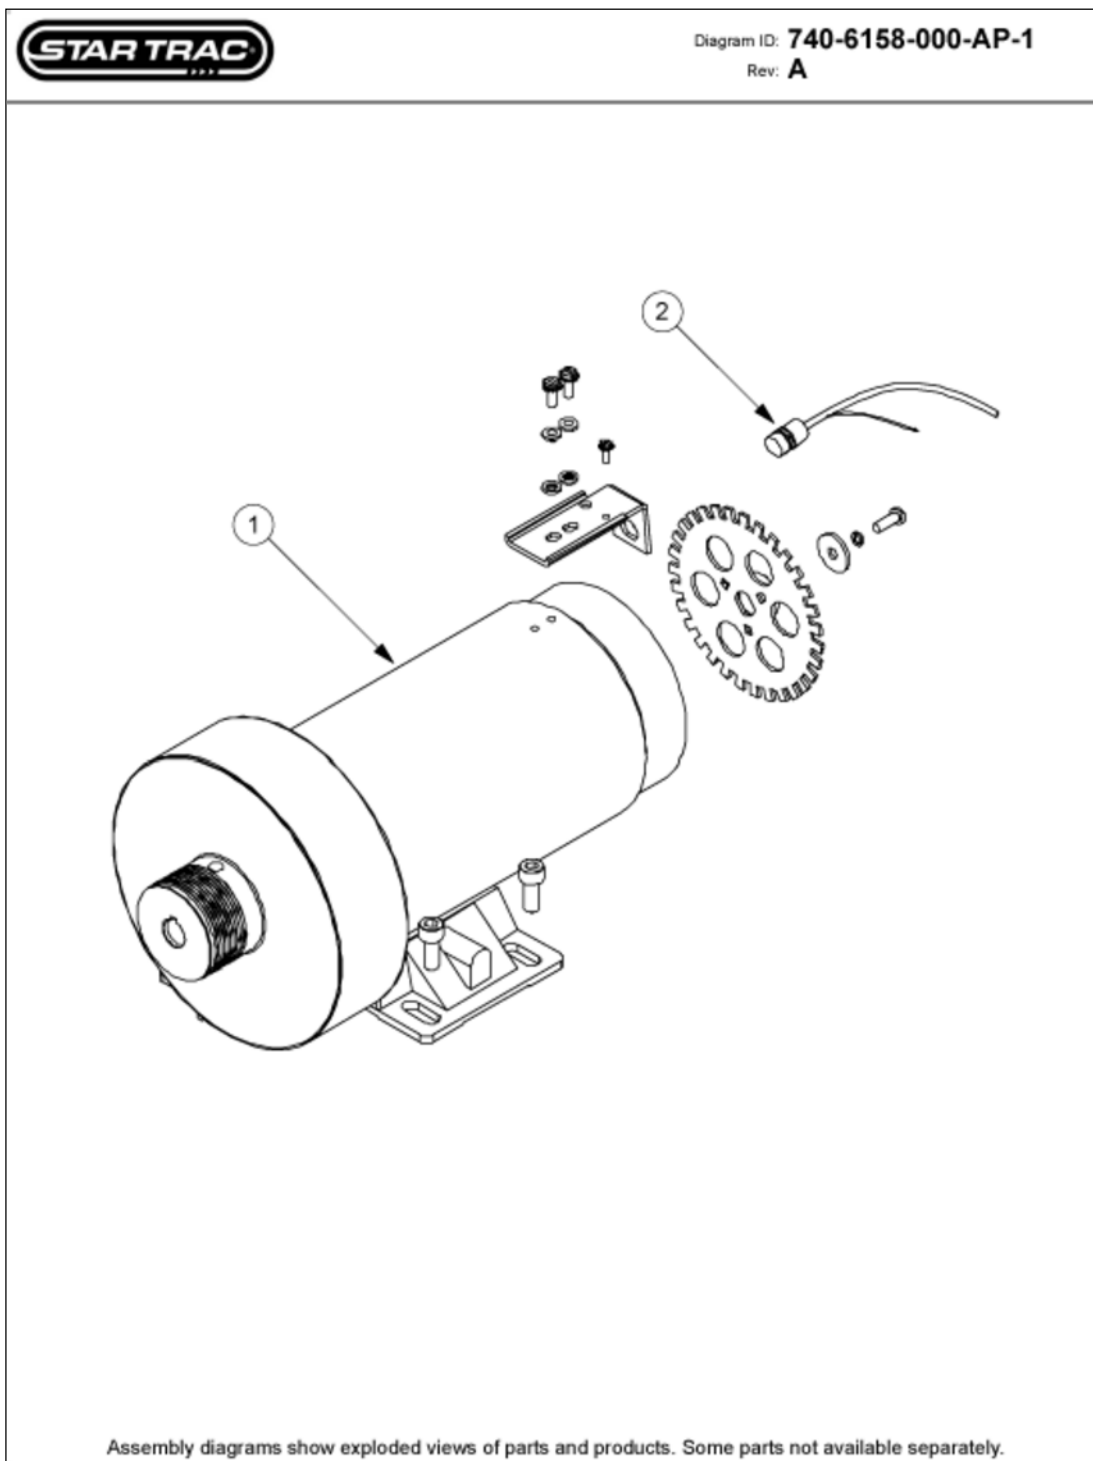

October 21, 2009

CARDIO • Treadmill • S Series Treadmill • S-TRx

Motor Assy

220V DC Systems

Motor Assy 220V DC Systems

Callout	Part Number:	Description
1	740-6009	MOTOR, 180 VDC, SPORT TR
2	740-6105	BRKT, MOTOR BASE
3	740-6522	SCREW, GB70M8*20
4	740-6121	SCREW, 6-32X3/8", HHMS, W/WASH
5	740-6119	WASHER, RETAINER, #6, NYLON
6	740-6118	WASHER, SHOULDER, M5
7	740-6120	SCREW, 6-32X3/8", HHMS, W/WASH
8	740-6020	ASSY, SPEED SENSOR, SPORT TR
9	740-6169	SENSOR, SPEED WHEEL, SPORT TR
10	740-6082	GASKET, SCREW, ISOLATOR
11	740-6530	WASHER, DQ8
12	740-6523	SCREW, NM8
13	740-6527	WASHER, DQ6
14	740-6526	SCREW, GB935
15	740-6512	SCREW, GB818M*15