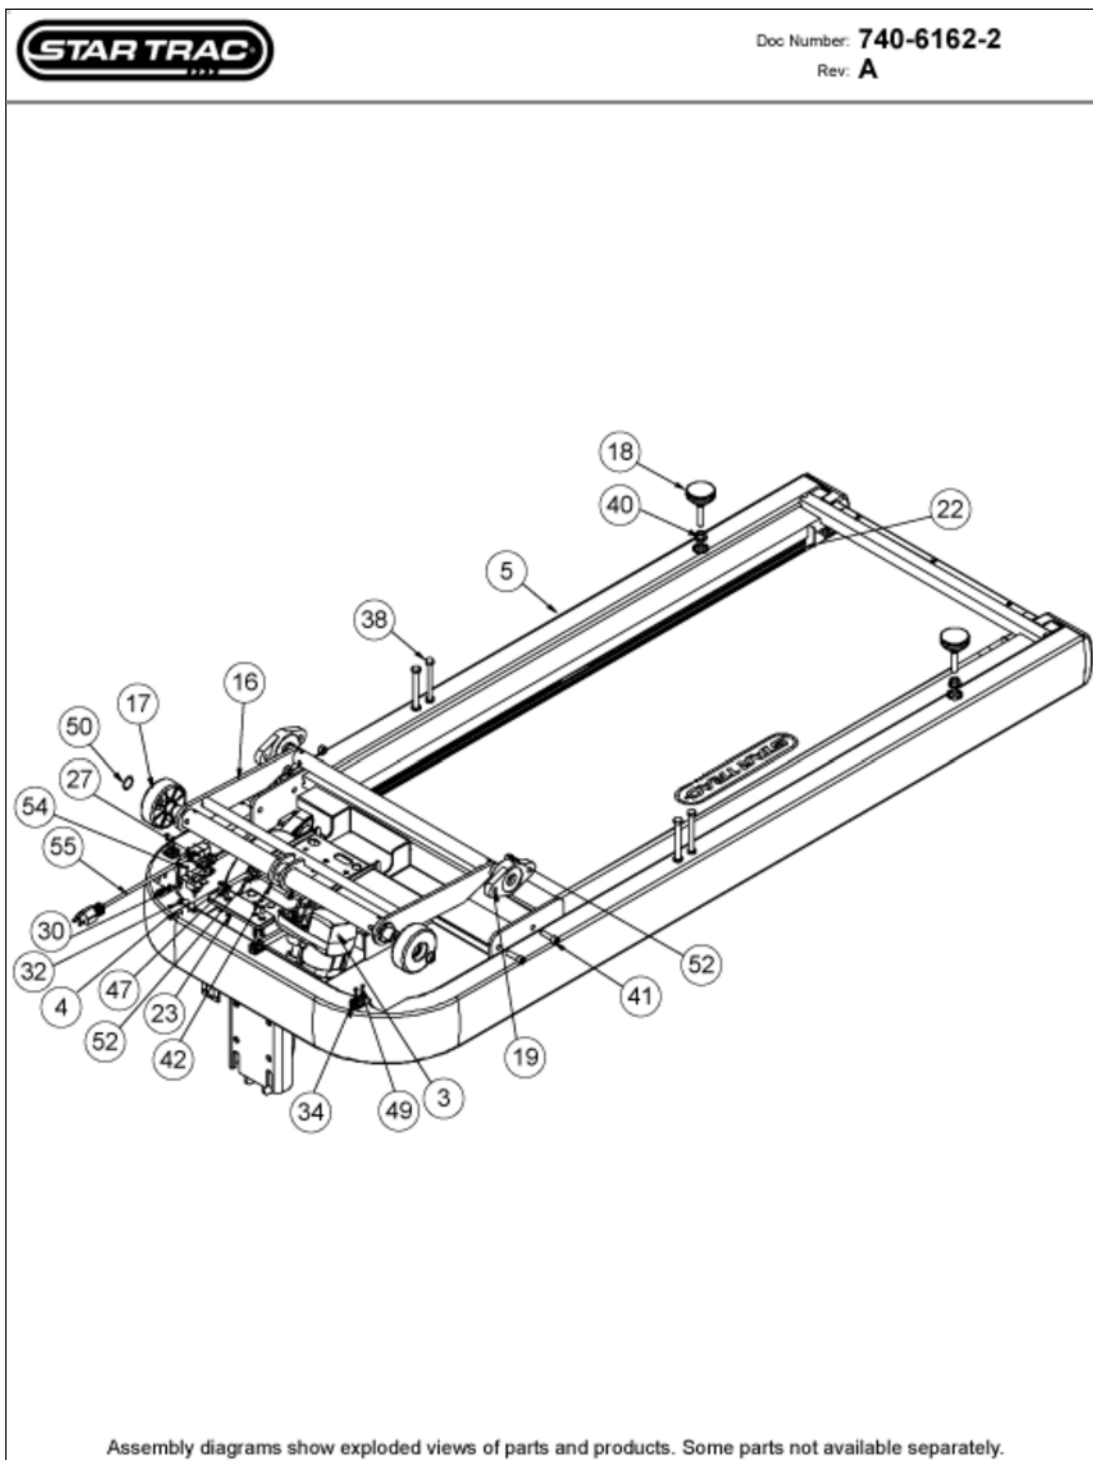

CARDIO • Treadmill • S Series Treadmill • S-TRx

Elevation Assy

Slide: 1-1-12-32 • PD ID: 1032 • PROD Link ID: • D ID: 530

October 21, 2009

Elevation Assy

Callout	Part Number:	Description
3	740-6005	ASSY, ELEV MOTOR, 110VAC, SPOR
4	740-6027	ASSY, CABLE, COAX, LOWER, SPOR
5	740-6052	ASSY, FRAME, S-TR, ST SILVER
16	740-6063	WELDMENT, ELEVATION
17	740-6064	WHEEL, 100MM OD
18	740-6065	FEET, LEVELING
19	740-6066	PILLOWBLOCK, 25MM
20	740-6067	COVER, FRONT RAIL, LEFT
22	740-6069	EXTRUSION, RUBBER, CUSHIONING
23	740-6070	BUMPER, ELEV STOPPER
27	740-6074	GROMMET, CABLES PROTECTION
30	740-6077	BASE, POWERCORD, ROUTER A
32	740-6086	BRKT, POWERCORD, HOLDER
34	740-6088	BASE, POWER CORD, ROUTER B
38	740-6503	SCREW, GB5780M10*140
40	740-6505	NUT, GB6177M12
41	740-6506	SCREW, GB70M10*35
42	740-6507	SCREW, GB70M10*50
47	740-6512	SCREW, GB818M*15
49	740-6514	SCREW, GB845ST4.2*13
50	740-6515	RETAINER, RING GB894.125
52	740-6517	NUT, NYLON LOCK, NM10
54	740-6519	SCREW, GB818M3*12
55	220-0278	LINE CORD, 110V, IEC320C20-NEM

Parts are subject to availability. Part pricing may change with or without notice.
Check the Star Trac Support Website <http://support.startrac.com> for current part pricing.

October 21, 2009