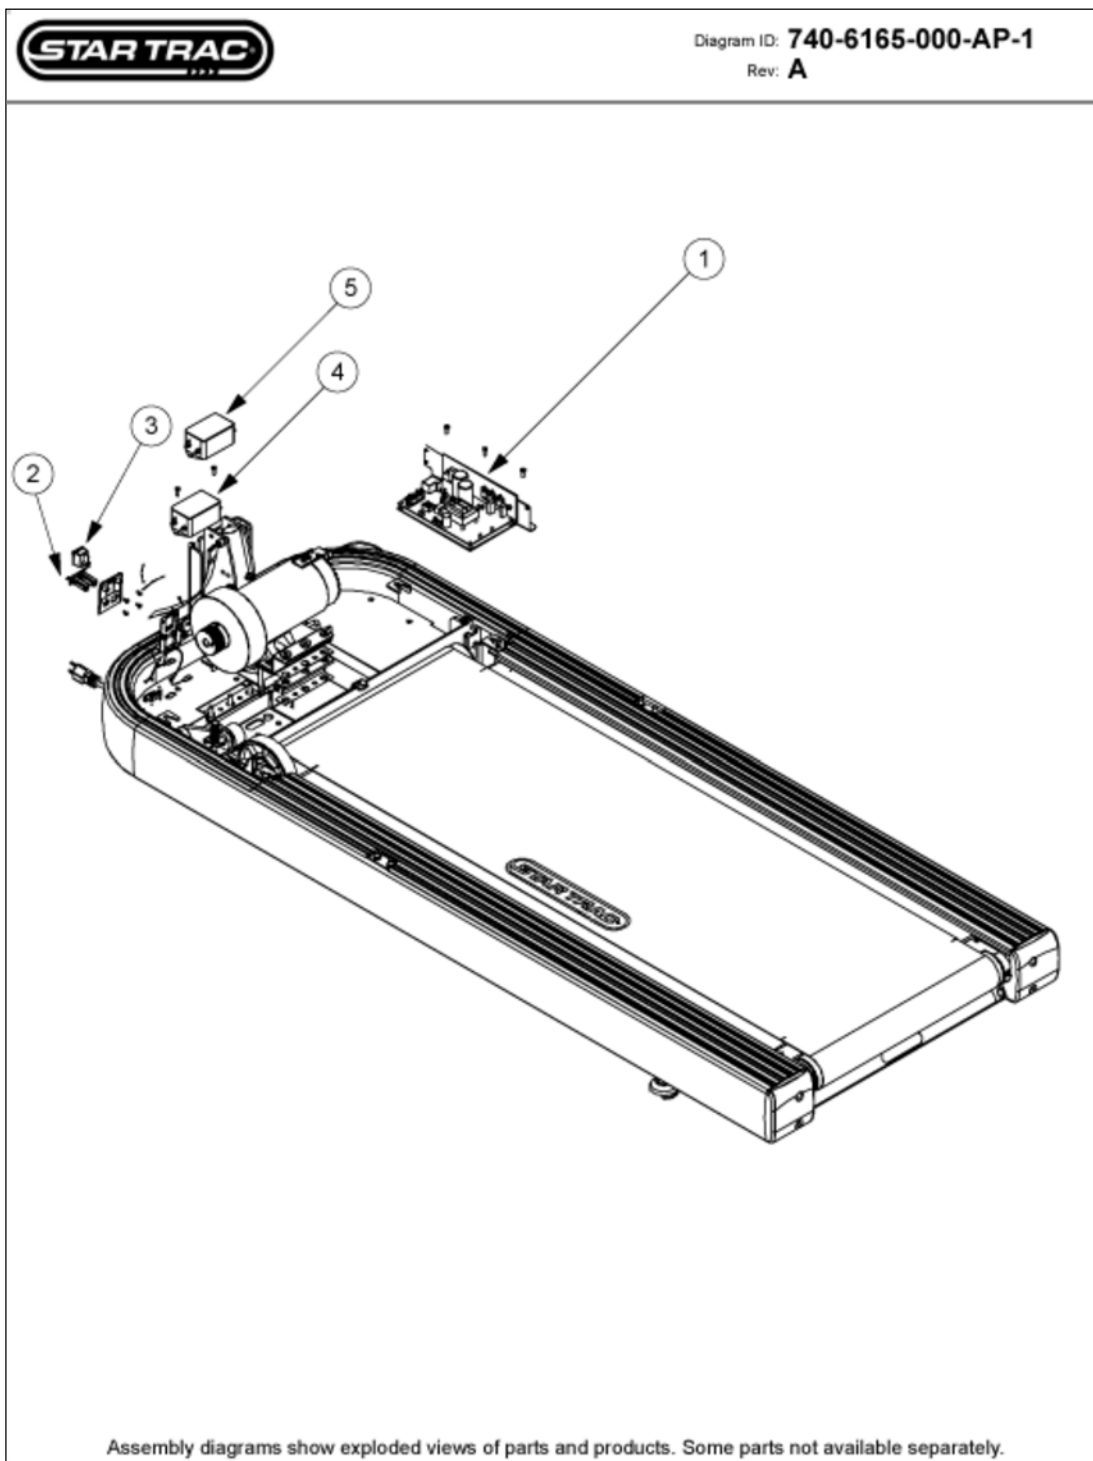

CARDIO • Treadmill • S Series Treadmill • S-TRx

Electrical Assy Lower

Electrical Assy Lower

Callout	Part Number:	Description
1	740-6091	ASSY, MCB, AC220 VAC W/BRKT,
2	740-6081	BASE, BREAKER, W/INSERTS
3	740-6084	SWITCH, ON/OFF, 250V 16A
4	440-0257	EMI FLTR, 110/220V
5	440-0270	HRMNC FLTR, INT'L ONLY, 250V PIG

Parts are subject to availability. Part pricing may change with or without notice.
Check the Star Trac Support Website <http://support.startrac.com> for current part pricing.

October 21, 2009