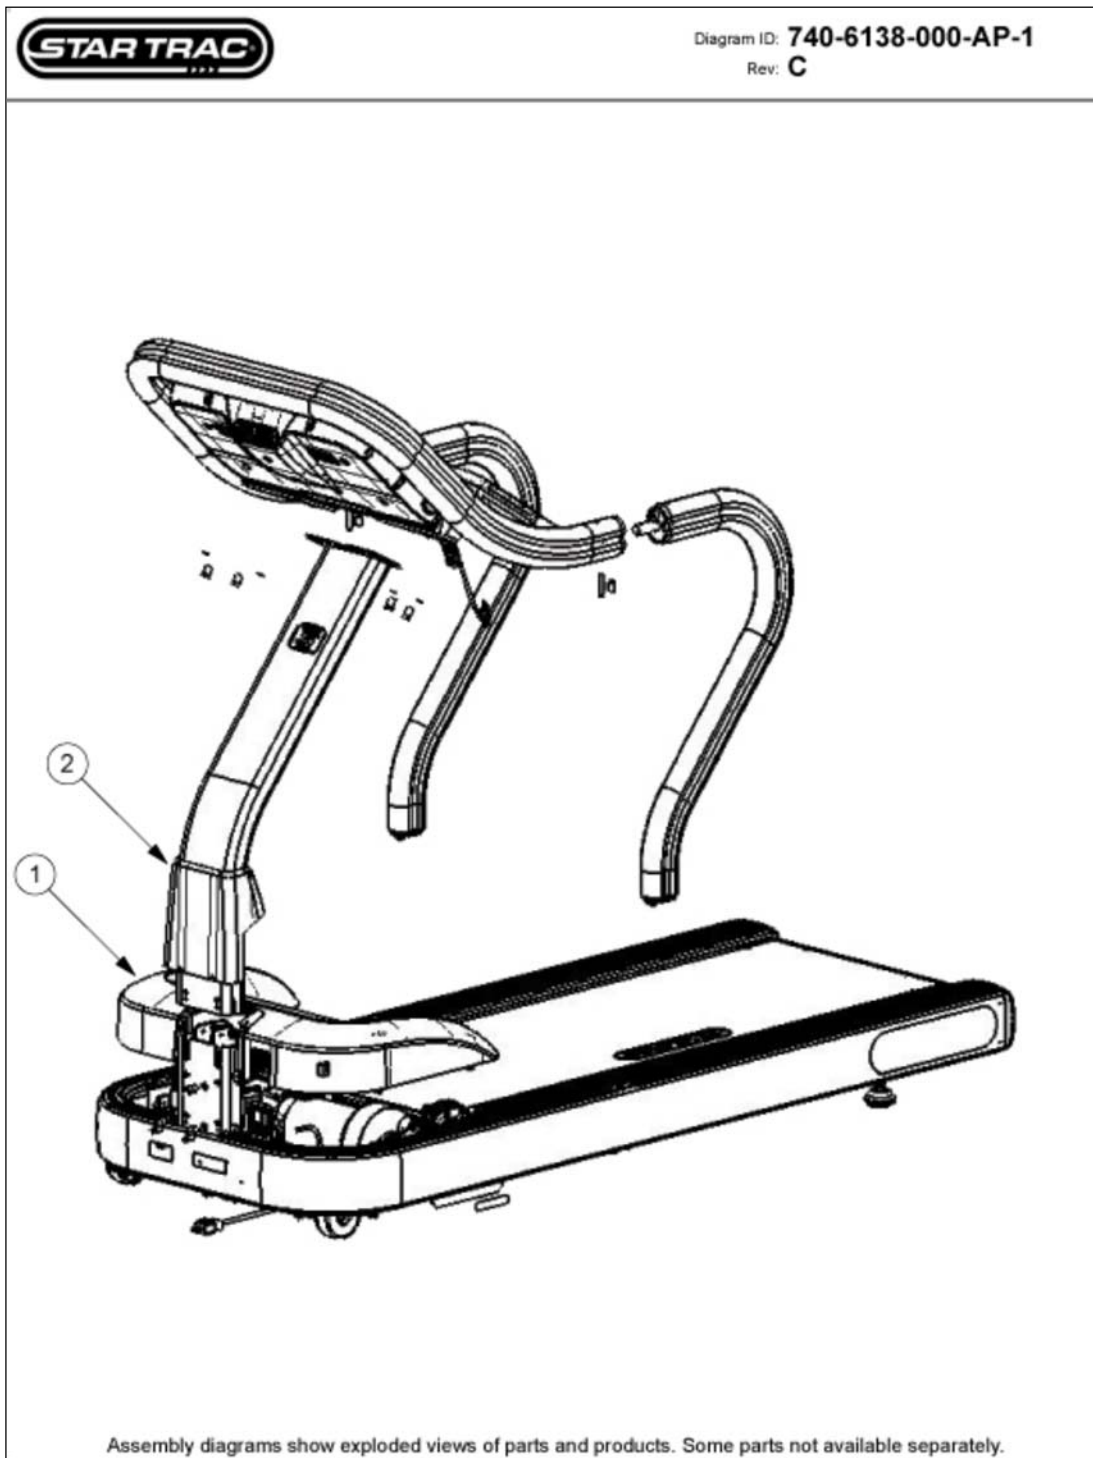

Motor Assy 220V DC Systems

Callout	Part Number:	Description
1	740-6009	MOTOR, 180 VDC, SPORT TR
2	740-6105	BRKT, MOTOR BASE
3	740-6522	SCREW, GB70M8*20
4	740-6121	SCREW, 6-32X3/8", HHMS, W/WASH
5	740-6119	WASHER, RETAINER, #6, NYLON
6	740-6118	WASHER, SHOULDER, M5
7	740-6120	SCREW, 6-32X3/8", HHMS, W/WASH
8	740-6020	ASSY, SPEED SENSOR, SPORT TR
9	740-6169	SENSOR, SPEED WHEEL, SPORT TR
10	740-6082	GASKET, SCREW, ISOLATOR
11	740-6530	WASHER, DQ8
12	740-6523	SCREW, NM8
13	740-6527	WASHER, DQ6
14	740-6526	SCREW, GB935
15	740-6512	SCREW, GB818M*15

Parts are subject to availability. Part pricing may change with or without notice.
Check the Star Trac Support Website <http://support.startrac.com> for current part pricing.

October 21, 2009

CARDIO • Treadmill • S Series Treadmill • S-TRx

Shrouds

Slide: 1-1-12-32 • PD ID: 1032 • PROD Link ID: • D ID: 500

October 21, 2009

Shrouds