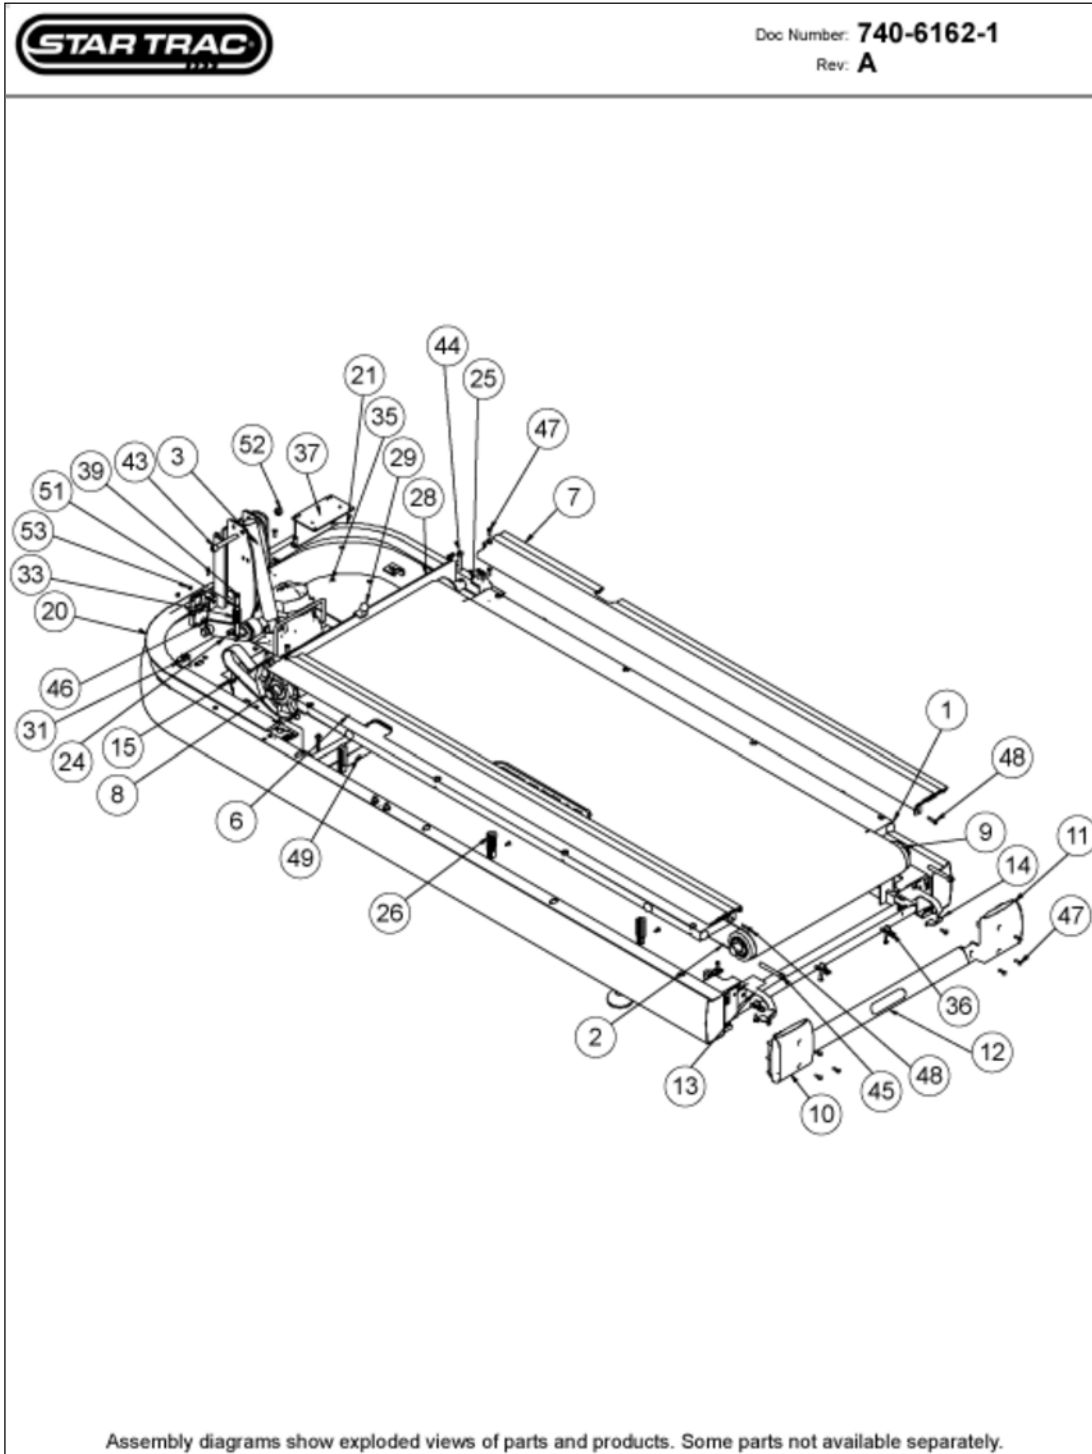

CARDIO • Treadmill • S Series Treadmill • S-TRx

Base Frame Assy

Slide: 1-1-12-32 • PD ID: 1032 • PROD Link ID: • D ID: 529

October 21, 2009

Base Frame Assy

Callout	Part Number:	Description
1	800-3874	DECK, DBL-SIDED, PRO TREAD
2	740-6174	BELT, RUN, 20"W
3	740-6005	ASSY, ELEV MOTOR, 110VAC, SPOR
6	740-6053	COVER, SIDERAIL, LEFT, S-TR
7	740-6054	COVER, SIDERAIL, RIGHT, S-TR
8	740-6055	ROLLER, HEAD, S-TR
9	740-6056	ROLLER, TAIL, S-TR
10	740-6057	ENDCAP, LEFT, S-TR
11	740-6058	ENDCAP, RIGHT, S-TR
12	740-6059	COVER, BACK
13	740-6060	GUARD, FINGER ROLLER, LEFT,
14	740-6061	GUARD, FINGER ROLLER, RIGHT,
15	740-6062	BELT, POLY V, 260J10
20	740-6067	COVER, FRONT RAIL, LEFT
21	740-6068	COVER, FRONT RAIL, RIGHT
22	740-6069	EXTRUSION, RUBBER, CUSHIONING
24	740-6071	ASSY, IDLER, MOTOR TENSIONER
25	740-6072	BRACKET, DECK STOP, FRONT
26	740-6073	BRACKET, DECK STOP SIDE
28	740-6075	ASSY, DUST GUARD
29	740-6076	BUMPER, SHROUD, SPACER
31	740-6083	IEC, CONNECTOR, 110V, 20A
33	740-6087	SPRING, IDLER TENSIONER
35	740-6089	INSERT, M5
36	740-6090	THINNEMAN, M5
39	740-6504	SCREW, GB5780M8*115
43	740-6508	SCREW, GB70M10*70
44	740-6509	SCREW, GB70M8*45
45	740-6510	SCREW, GB70M8*70*70
46	740-6511	SCREW, GB73M8*10
47	740-6512	SCREW, GB818M*15
48	740-6513	SCREW, GB818M5*25*25
49	740-6514	SCREW, GB845ST4.2*13
51	740-6516	WASHER, GB958
52	740-6517	NUT, NYLON LOCK, NM10
53	740-6518	NUT, M3

Display Electronic

Display Electronic

Callout Part Number:	Description
1 740-6007	ASSY, DISPLAY, MAIN/LOW, SPORT

Parts are subject to availability. Part pricing may change with or without notice.
Check the Star Trac Support Website <http://support.startrac.com> for current part pricing.